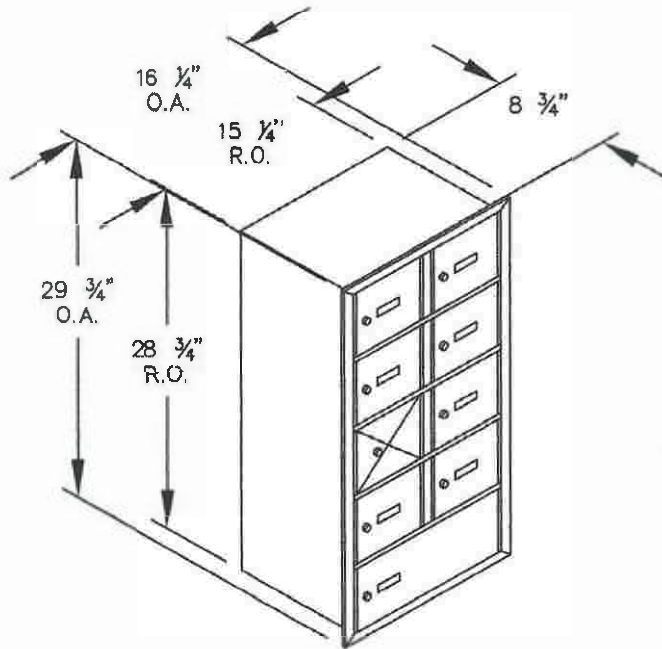

SKU #MX1915509

Surface Mount  
7A & 1B Door Available for Storage  
1A Door is Reserved for Master Access

[WWW.USABUILDINGSUPPLIES.COM](http://WWW.USABUILDINGSUPPLIES.COM)

SKU #MX1915509

**Recessed Mount, 5H x 2W Configuration ( 8A / 7A Utilized & 1B Utilized for Storage)**