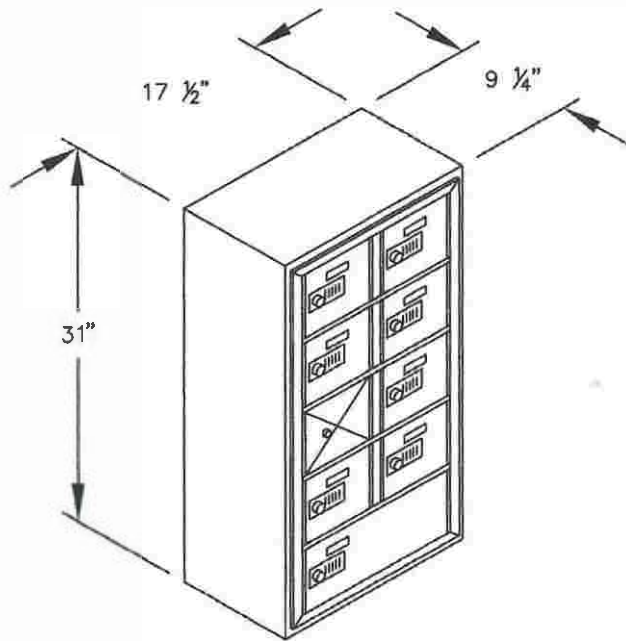

SKU #MX1915509

Surface Mount  
7A & 1B Door Available for Storage  
1A Door is Reserved for Master Access

[WWW.USABUILDINGSUPPLIES.COM](http://WWW.USABUILDINGSUPPLIES.COM)

SKU #MX1915509

**Recessed Mount, 5H x 2W Configuration ( 8A / 7A Utilized & 1B Utilized for Storage)**